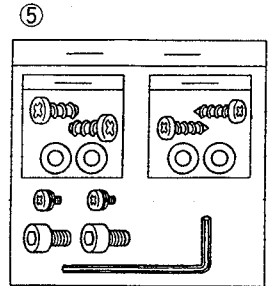

DETACHABLE FRONT PANEL KIT (DFK-3C/4C/7C)

DFK-3C (3m)