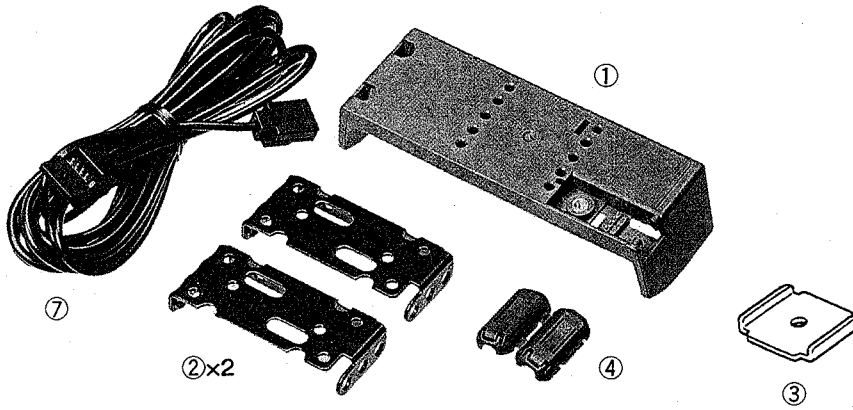

## DETACHABLE FRONT PANEL KIT (DFK-3C/4C/7C)

### DFK-3C (3m)

### DFK-3C/4C/7C MAIN PARTS LIST

Ref. No.	New Parts	Parts No.	Q'ty	Parts Name	Model
1	.	A62-0495-03	1	One touch panel	
2		J29-0475-04	2	Bracket	
3		J21-4457-04	1	Cable connector bracket	
4		L79-1417-05	1	Line filter	3C
4		L79-1417-05	2	Line filter	4C / 7C
5		N99-0381-15	1	Screw set	3C
6		N99-0389-15	1	Screw set	4C / 7C
7		E30-3189-15	1	Panel cable (3m)	3C

Ref. No.	New Parts	Parts No.	Q'ty	Parts Name	Model
8		E30-3190-15	1	Panel cable(4m)	4C
9		E30-3192-15	1	Panel cable (7m)	7C
10		E30-3151-05	1	Microphone cable (4m)	4C
11		E30-3153-05	1	Microphone cable (7m)	7C
12		E30-3191-05	1	Speaker cable (5m)	7C
13		E30-3199-05	1	DC power cable (6m)	7C
-		F51-0018-05	2	Fuse (20A)	7C