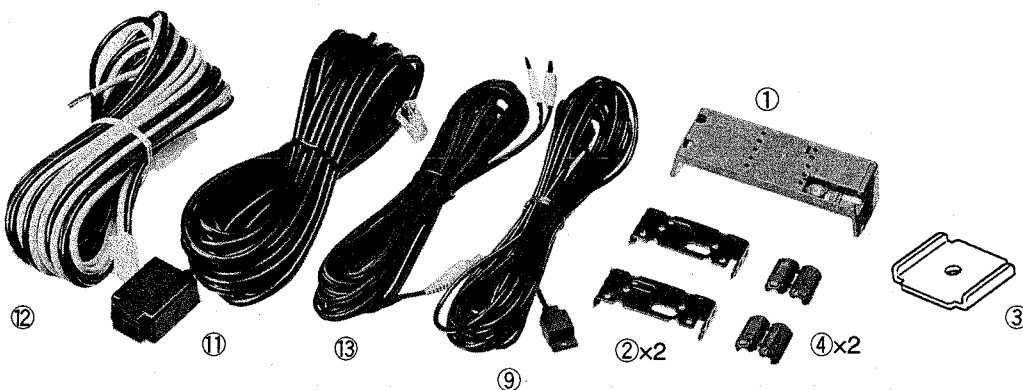

## DETACHABLE FRONT PANEL KIT (DFK-3C/4C/7C)

### DFK-3C/4C/7C MAIN PARTS LIST

Ref. No.	New Parts	Parts No.	Q'ty	Parts Name	Model
1	.	A62-0495-03	1	One touch panel	
2		J29-0475-04	2	Bracket	
3		J21-4457-04	1	Cable connector bracket	
4		L79-1417-05	1	Line filter	3C
4		L79-1417-05	2	Line filter	4C / 7C
5		N99-0381-15	1	Screw set	3C
6		N99-0389-15	1	Screw set	4C / 7C
7		E30-3189-15	1	Panel cable (3m)	3C

Ref. No.	New Parts	Parts No.	Q'ty	Parts Name	Model
8		E30-3190-15	1	Panel cable(4m)	4C
9		E30-3192-15	1	Panel cable (7m)	7C
10		E30-3151-05	1	Microphone cable (4m)	4C
11		E30-3153-05	1	Microphone cable (7m)	7C
12		E30-3191-05	1	Speaker cable (5m)	7C
13		E30-3199-05	1	DC power cable (6m)	7C
-		F51-0018-05	2	Fuse (20A)	7C