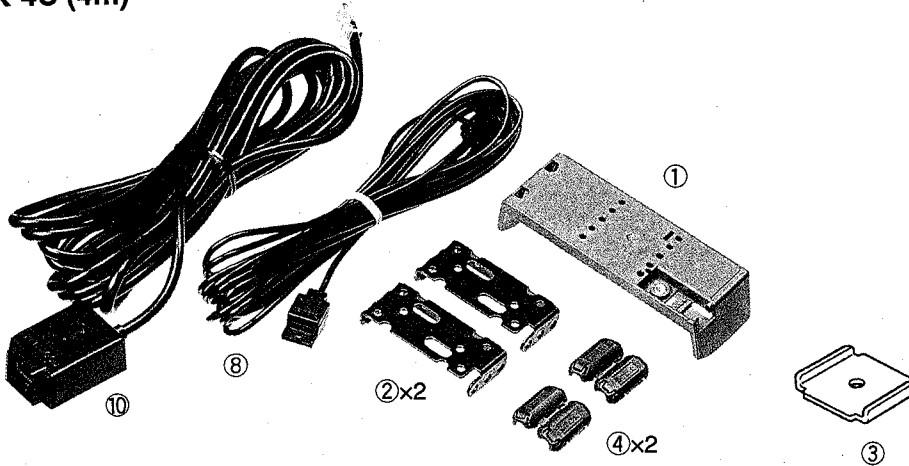

DFK-4C (4m)