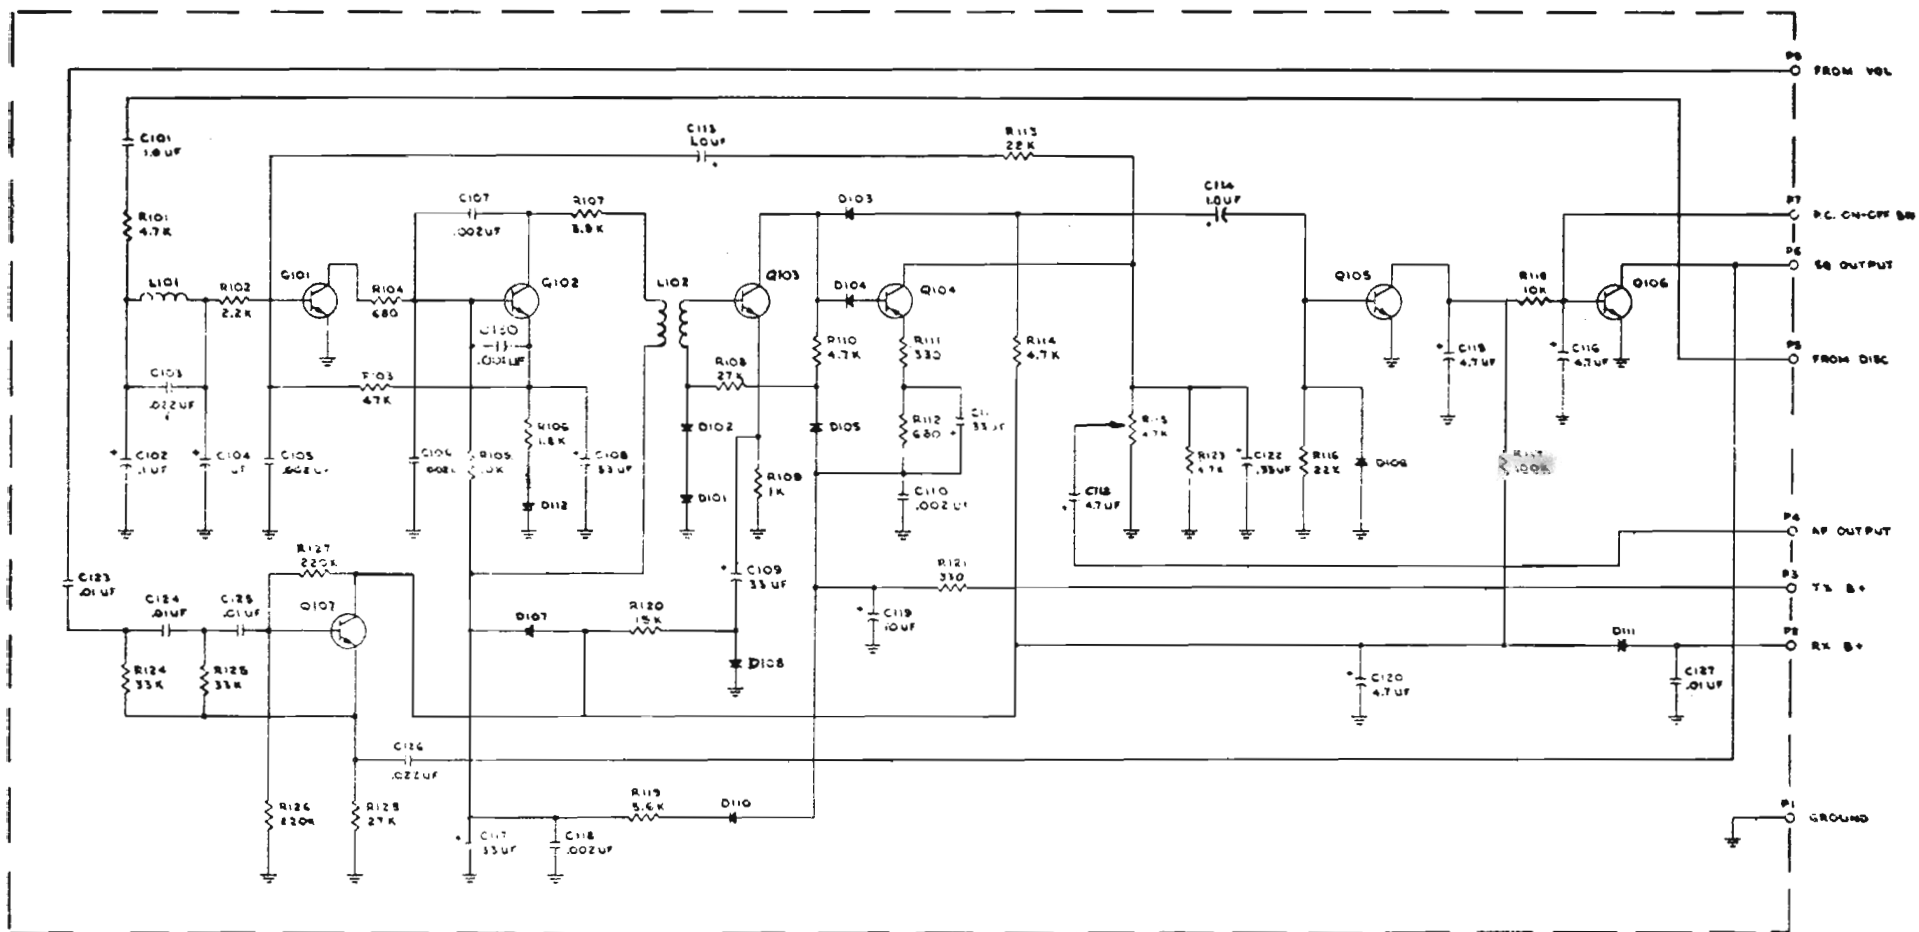

| REVISION | | DATE | BY |
|----------|--------------|------|----|
| A | REVISED FROM | | |
| | ADDED C128 | | |

373049301
6-73

SR-CTN3 PRIVATE CHANNEL SCHEMATIC

| STANDARD COMMUNICATIONS CORP. | |
|-------------------------------|------------|
| DATE | REV |
| DESIGNED BY | CHECKED BY |
| DRAWN BY | DATE |
| APP'D BY | DATE |
| 373049301 | |