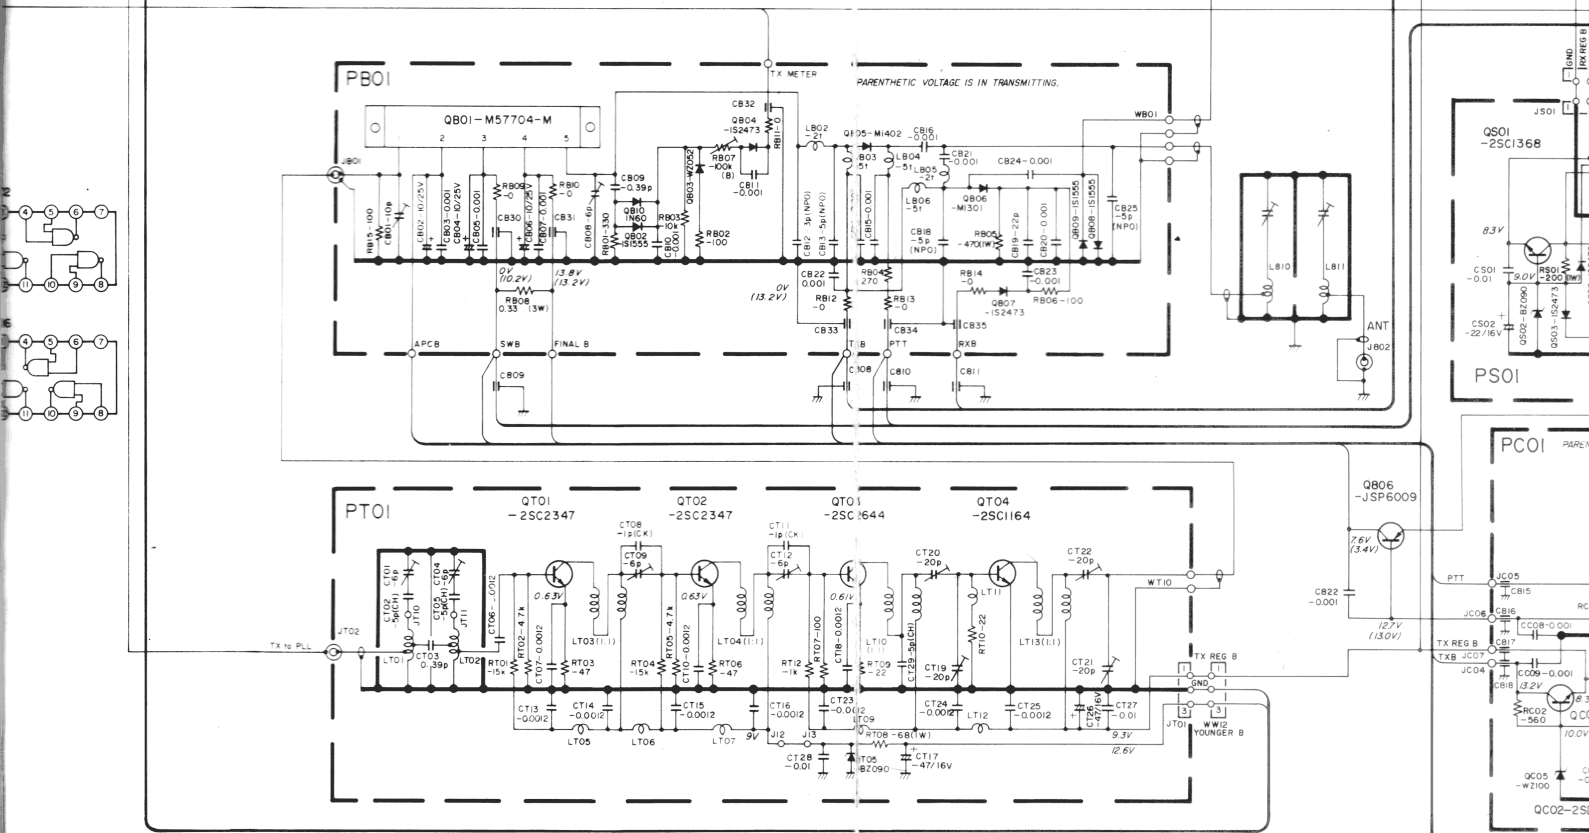

UNLESS OTHERWISE NOTED, ALL RESIS ARE 1/4WATT5.

EXCEPT OTHERWISE NOTED, ALL RESISTORS
IN OHMS.

CTN-5
TONE UNIT
37792

Q501 -25C1368
 Q504 -25C1368
 Q506 -JSP6009

M801