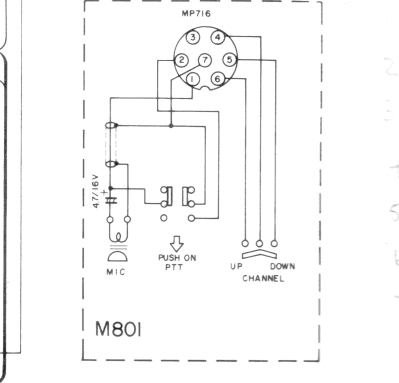

UNLESS OTHERWISE NOTED, ALL RESIS ARE 1/4WATT5.

EXCEPT OTHERWISE NOTED, ALL RESISTORS
IN OHMS.

CTN-5
TONE UNIT
37792

Q501 -25C1368
 Q504 -25C1368
 Q506 -JSP6009

M801