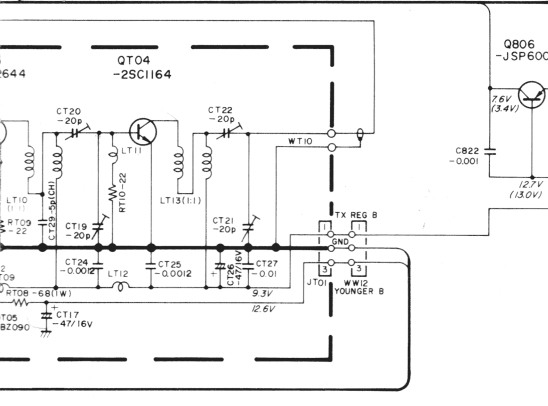

UNLESS OTHERWISE NOTED, ALL RESIS ARE 1/4WATT5.

EXCEPT OTHERWISE NOTED, ALL RESISTORS
IN OHMS.

CTN-5
TONE UNIT
37792

Q501 -25C1368
 Q504 -25C1368
 Q506 -JSP6009

M801