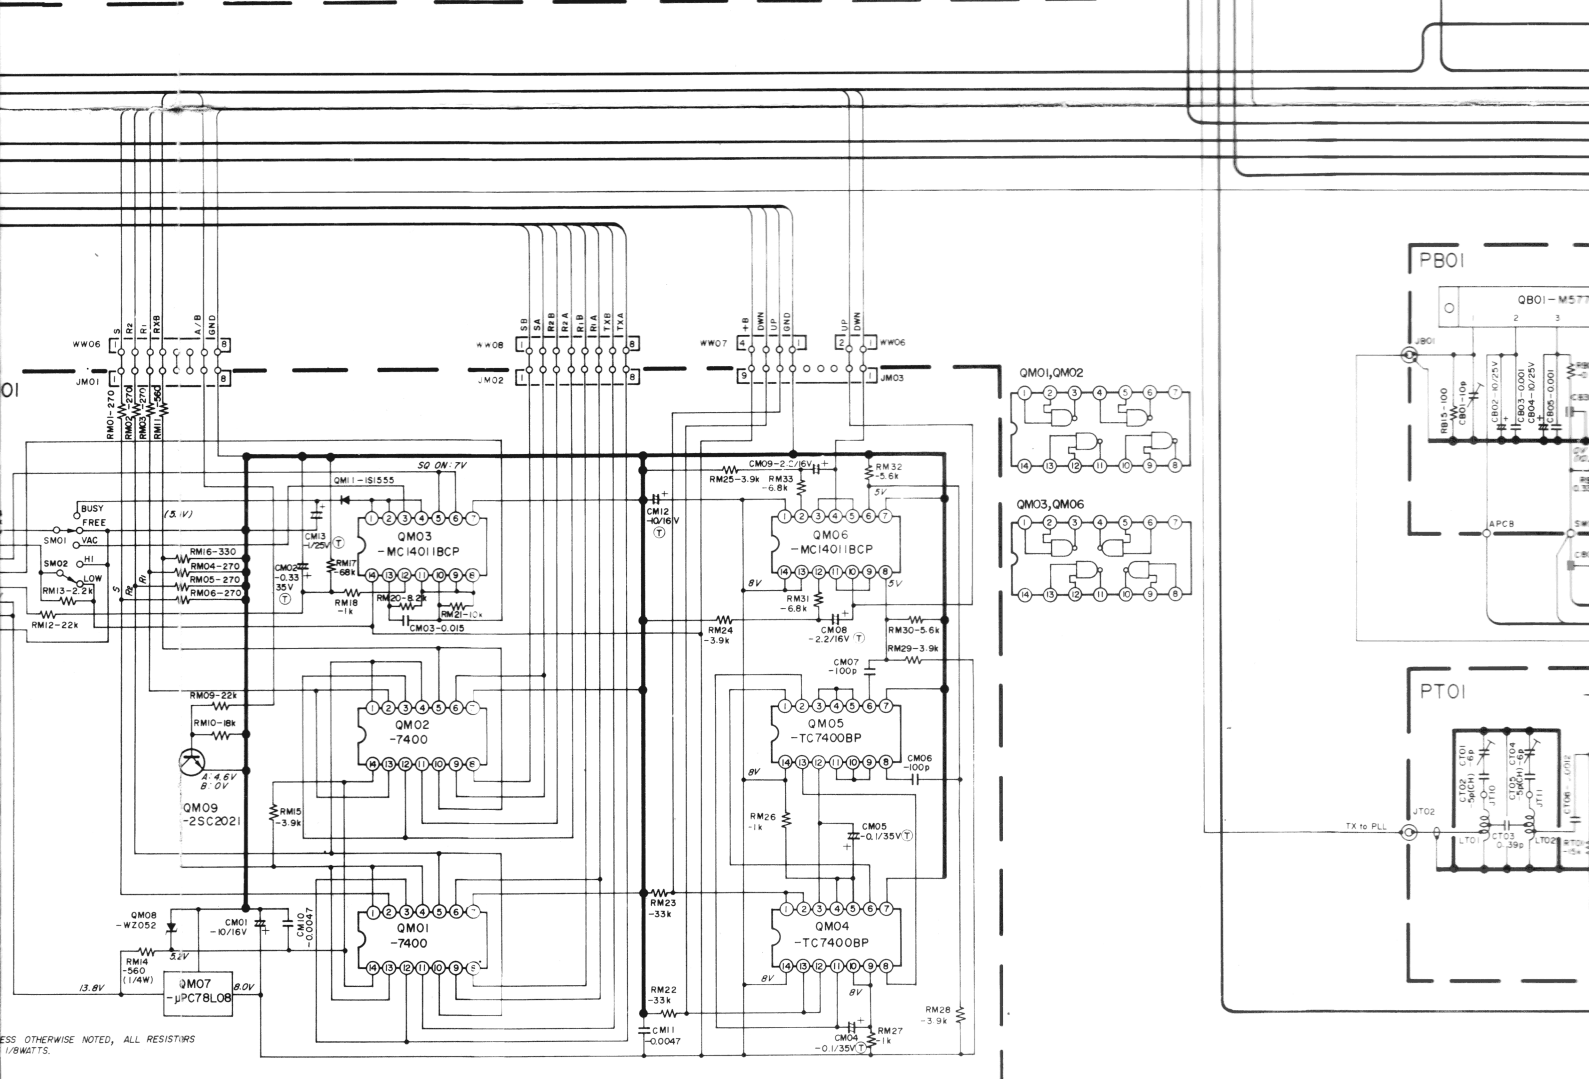

UNLESS OTHERWISE NOTED, ALL RESIS ARE 1/4WATT5.

EXCEPT OTHERWISE NOTED, ALL RESISTORS
IN OHMS.

CTN-5
TONE UNIT
37792

Q501 -25C1368
 Q504 -25C1368
 Q506 -JSP6009

M801