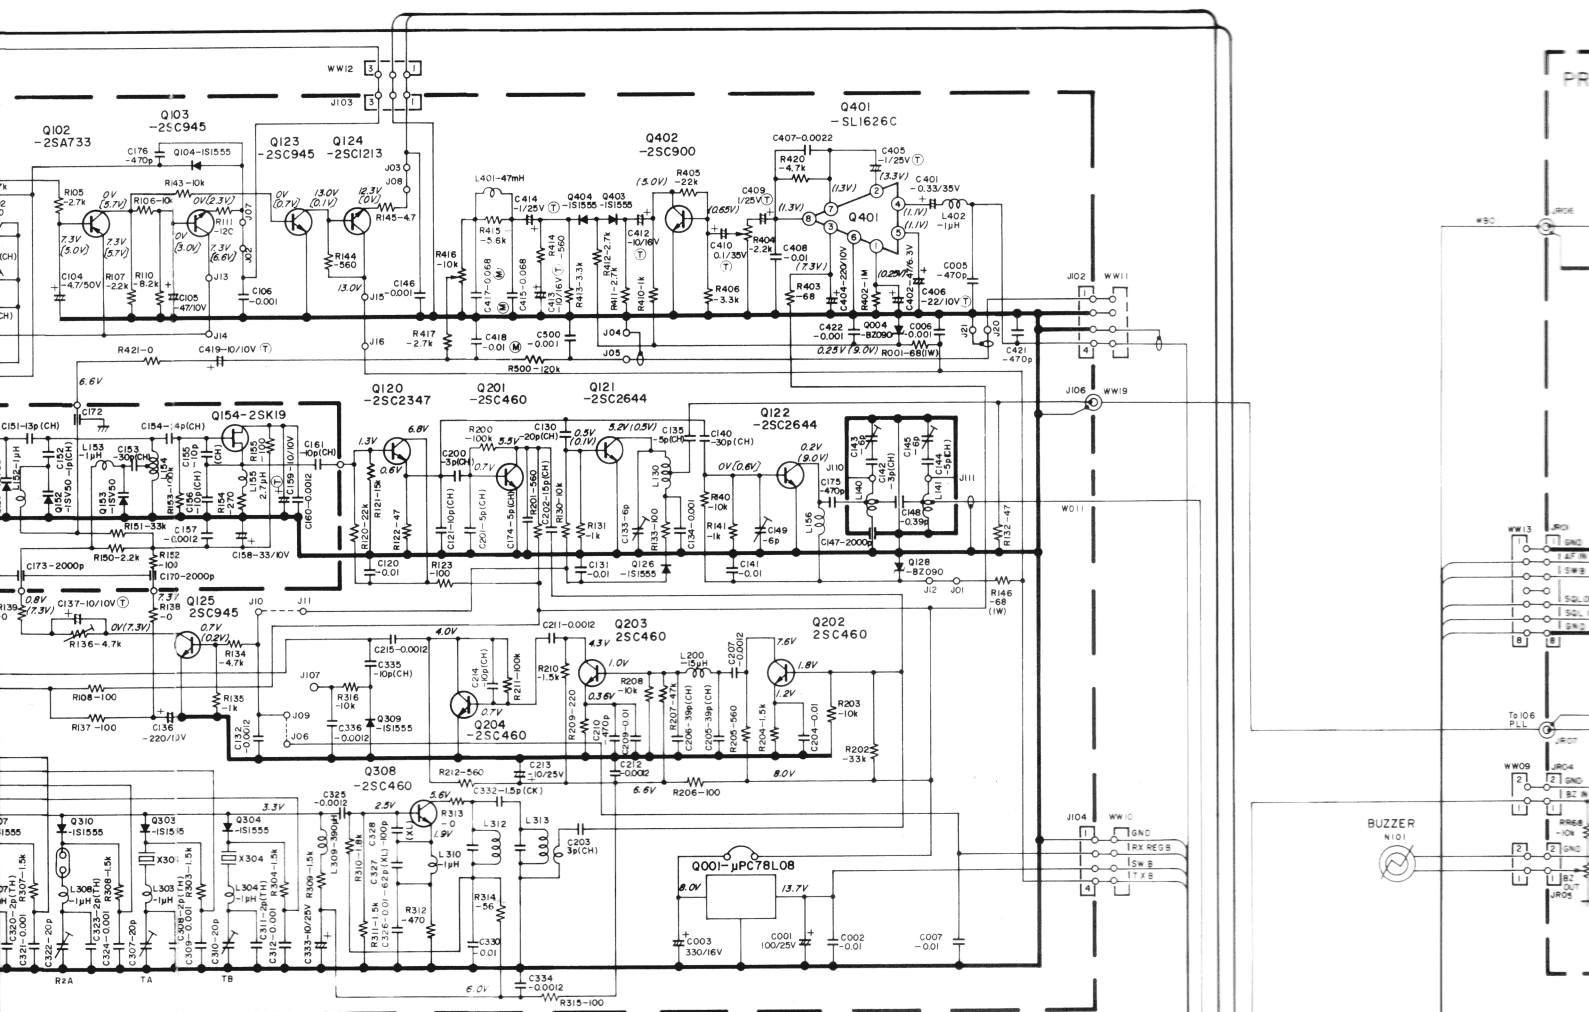

UNLESS OTHERWISE NOTED, ALL RESIS ARE 1/4WATT5.

EXCEPT OTHERWISE NOTED, ALL RESISTORS
IN OHMS.

CTN-5
TONE UNIT
37792

Q501 -25C1368
 Q504 -25C1368
 Q506 -JSP6009

M801