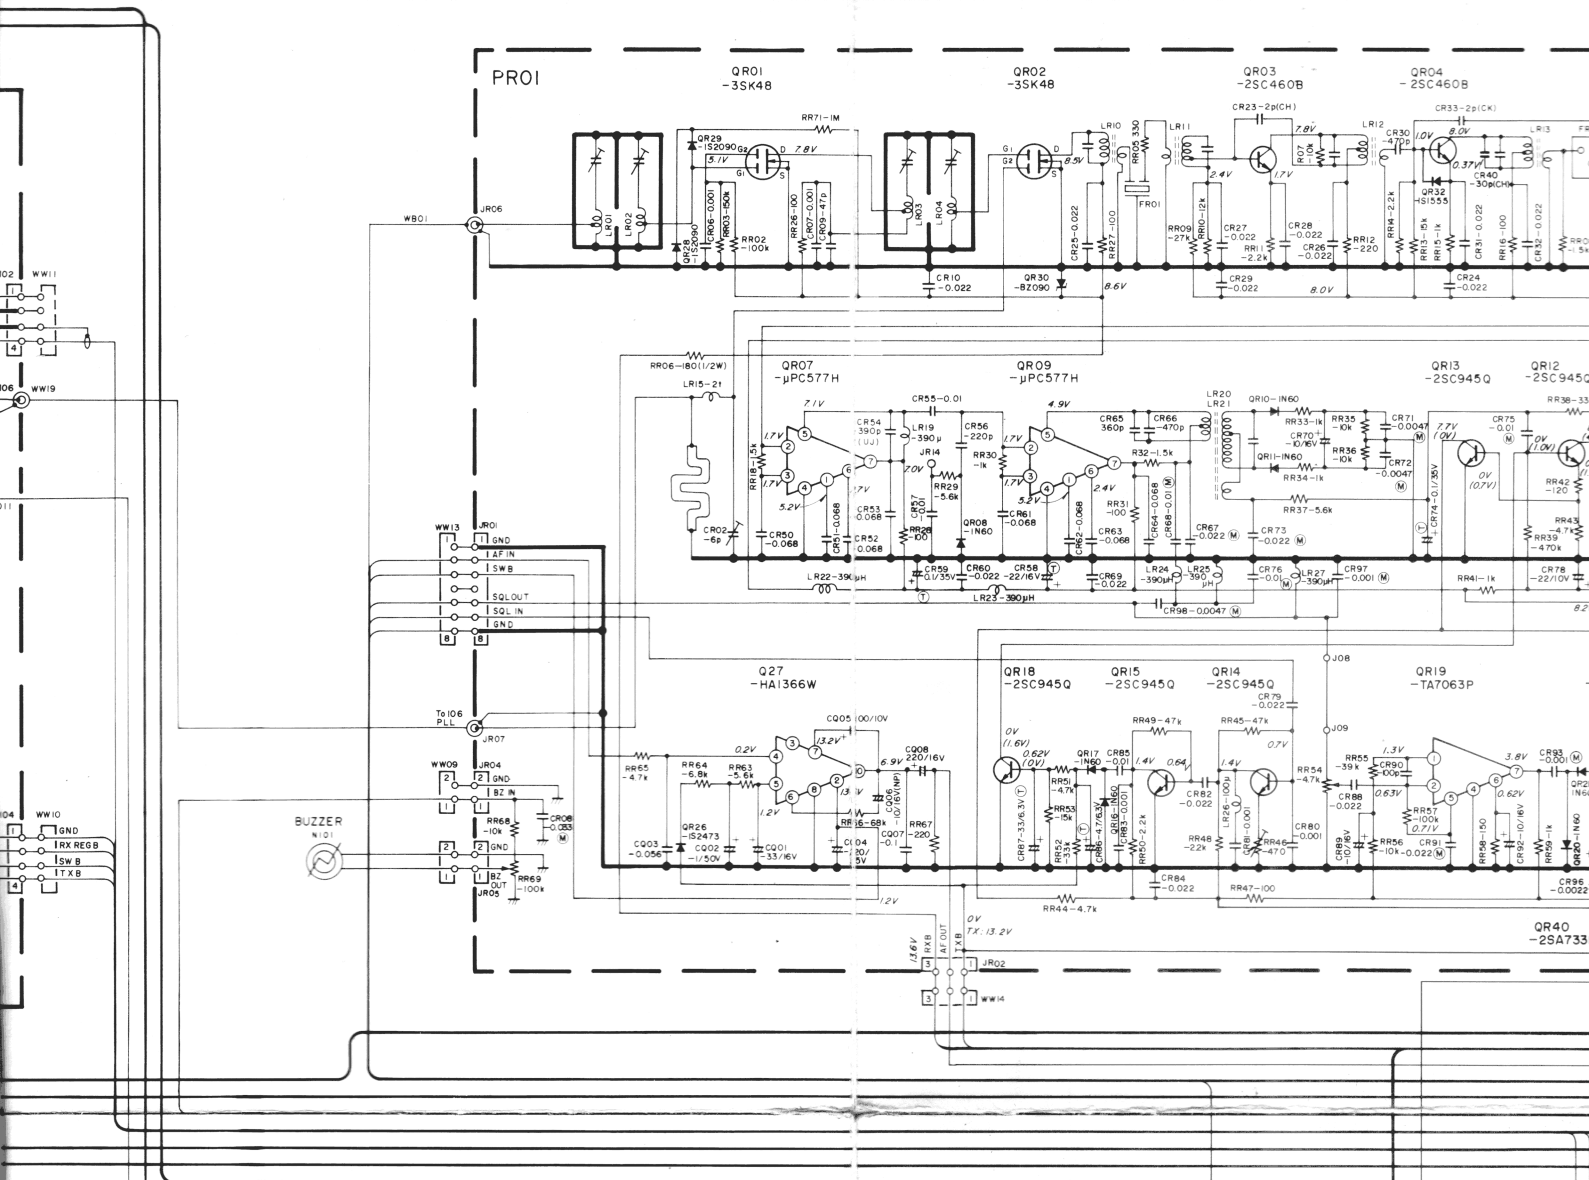

UNLESS OTHERWISE NOTED, ALL RESIS ARE 1/4WATT5.

EXCEPT OTHERWISE NOTED, ALL RESISTORS
IN OHMS.

CTN-5
TONE UNIT
37792

Q501 -25C1368
 Q504 -25C1368
 Q506 -JSP6009

M801