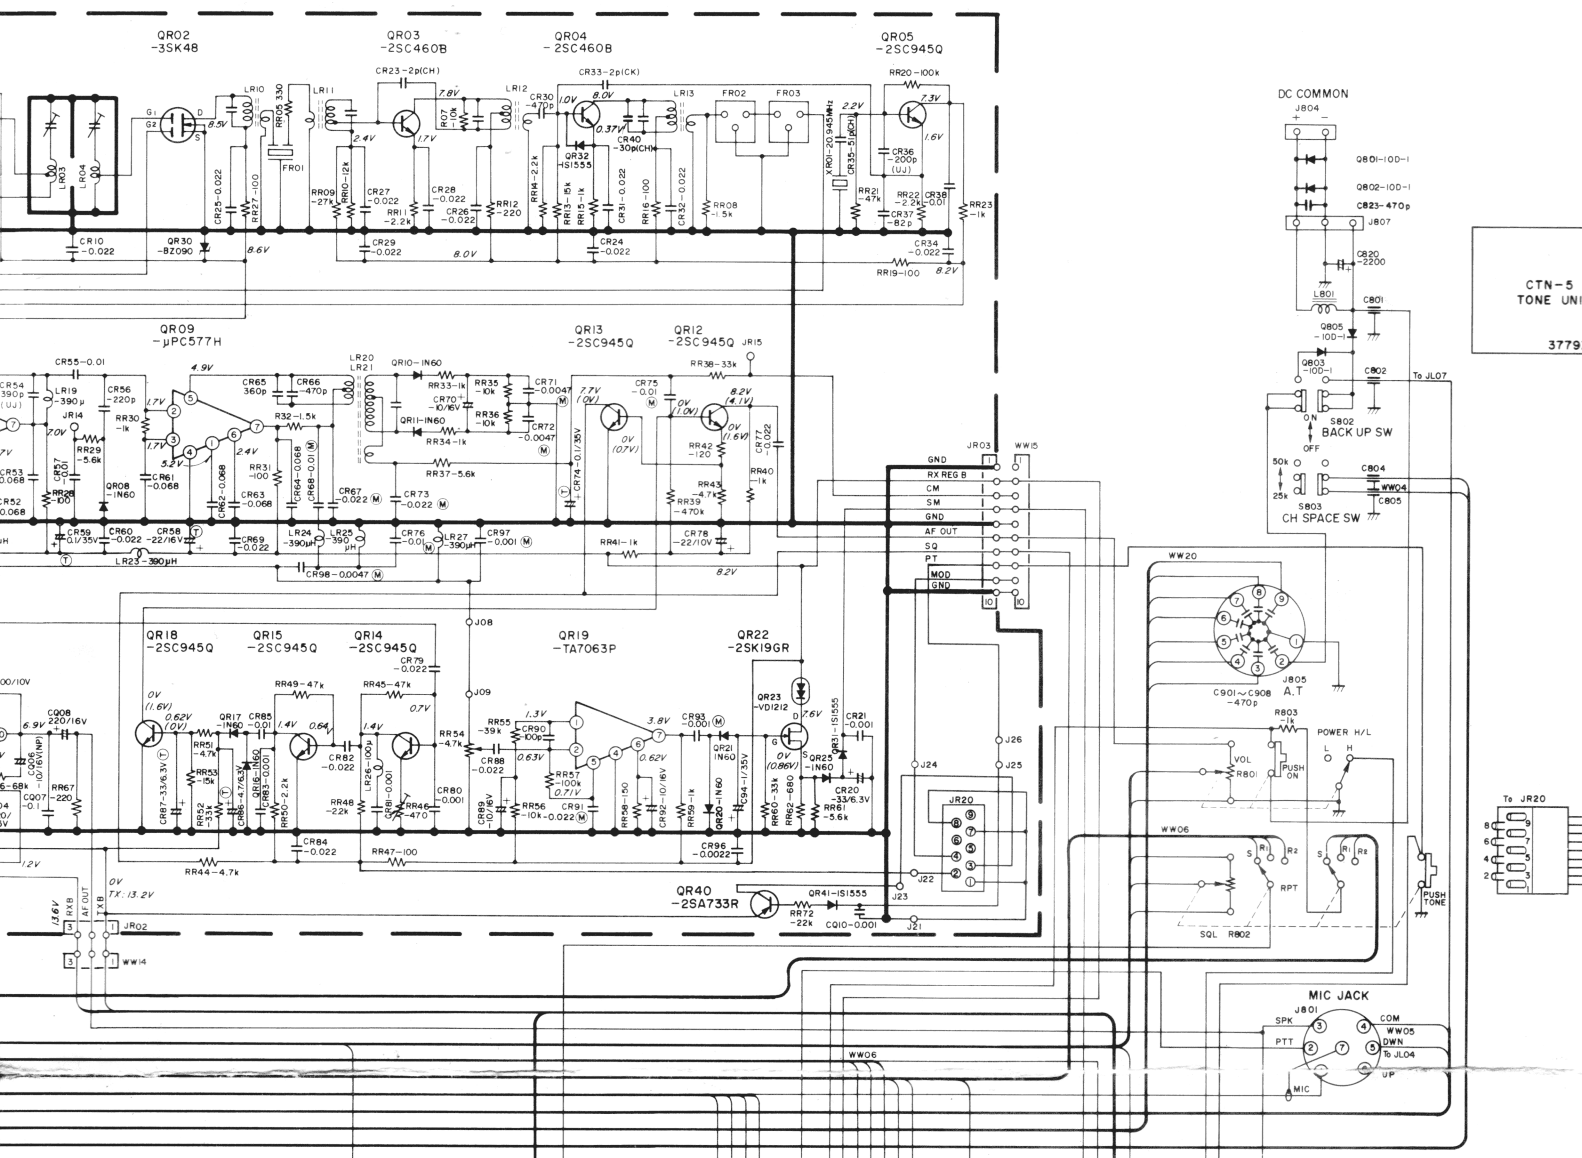

UNLESS OTHERWISE NOTED, ALL RESIS ARE 1/4WATT5.

EXCEPT OTHERWISE NOTED, ALL RESISTORS
IN OHMS.

CTN-5
TONE UNIT
37792

Q501 -25C1368
 Q504 -25C1368
 Q506 -JSP6009

M801