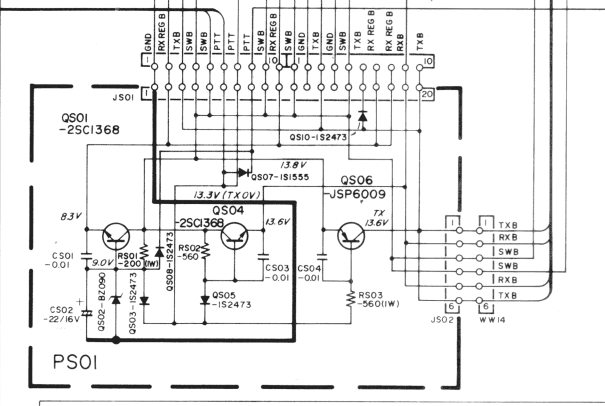

UNLESS OTHERWISE NOTED, ALL RESIS ARE 1/4WATT5.

EXCEPT OTHERWISE NOTED, ALL RESISTORS
IN OHMS.

CTN-5
TONE UNIT
37792

Q501 -25C1368
 Q504 -25C1368
 Q506 -JSP6009

M801