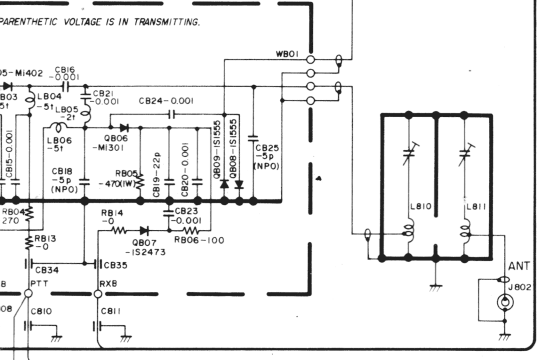

UNLESS OTHERWISE NOTED, ALL RESIS ARE 1/4WATT5.

EXCEPT OTHERWISE NOTED, ALL RESISTORS
IN OHMS.

CTN-5
TONE UNIT
37792

Q501 -25C1368
 Q504 -25C1368
 Q506 -JSP6009

M801