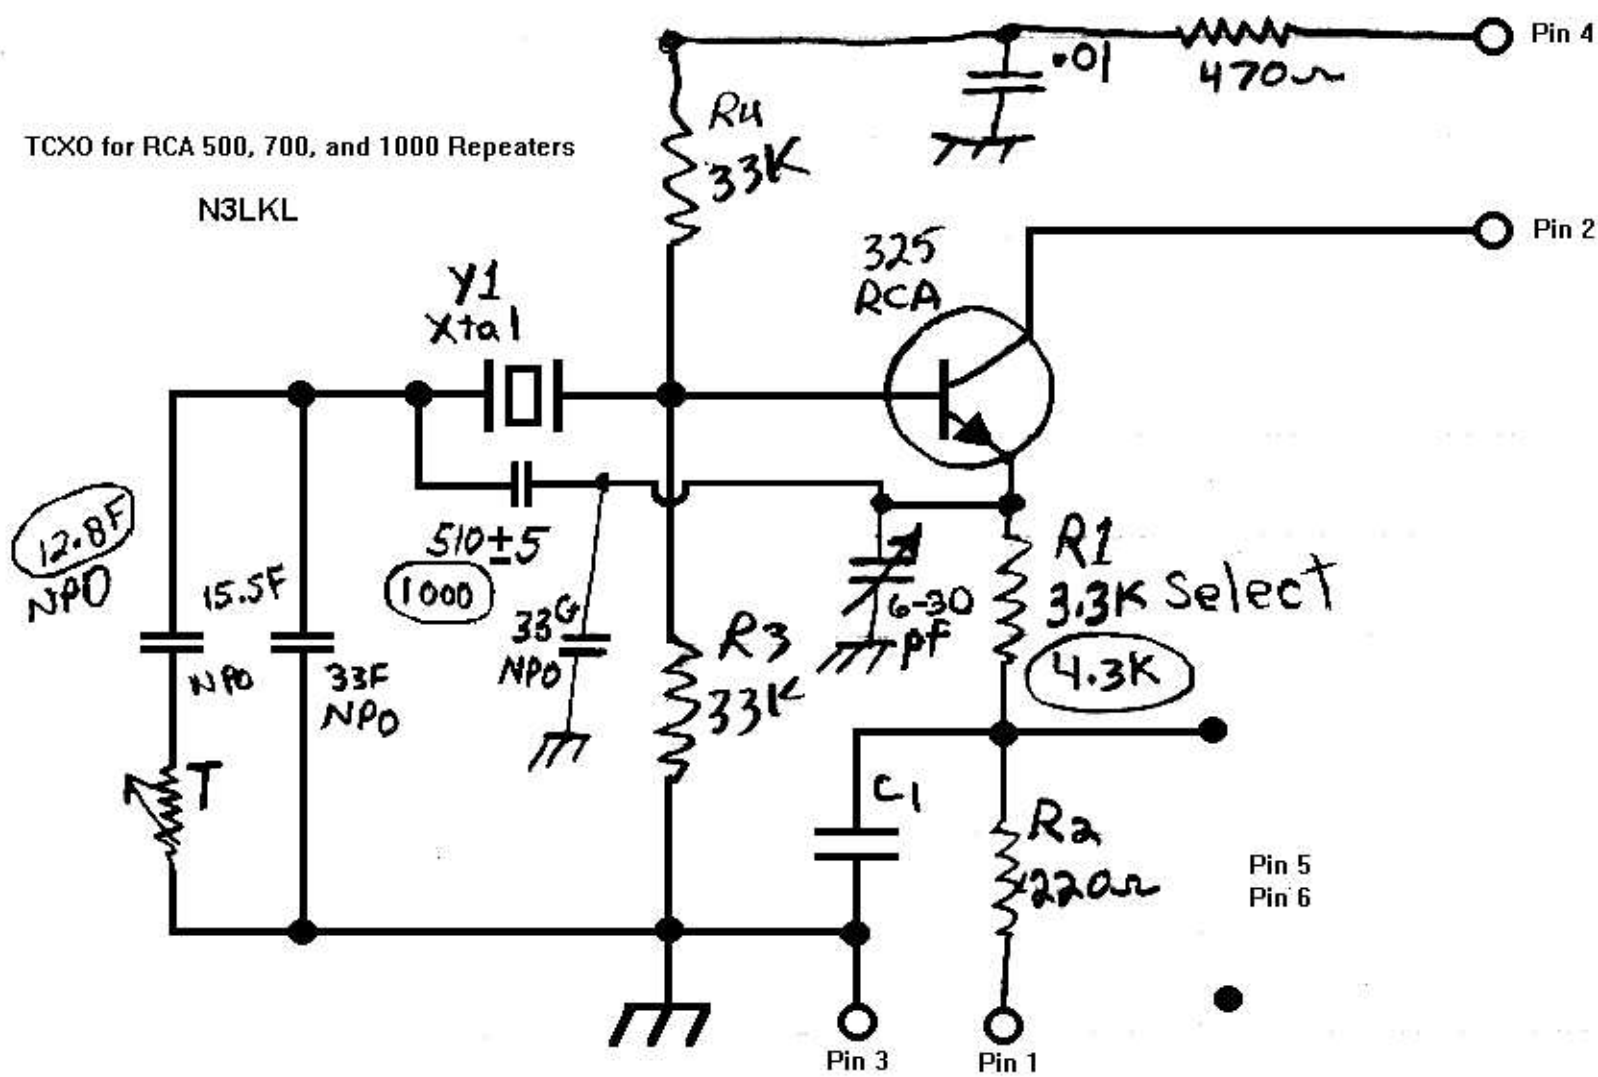

TCXO for RCA 500, 700, and 1000 Repeaters

N3LKL

Notes: Receive

Original XTAL = 18.74666 = 49.54

for 146.280 XTAL = 15.5088

Transmitter - Note \bigcirc = parts changed

original = 8.256660 = 49.54

for 146.880 XTAL = 12.2400