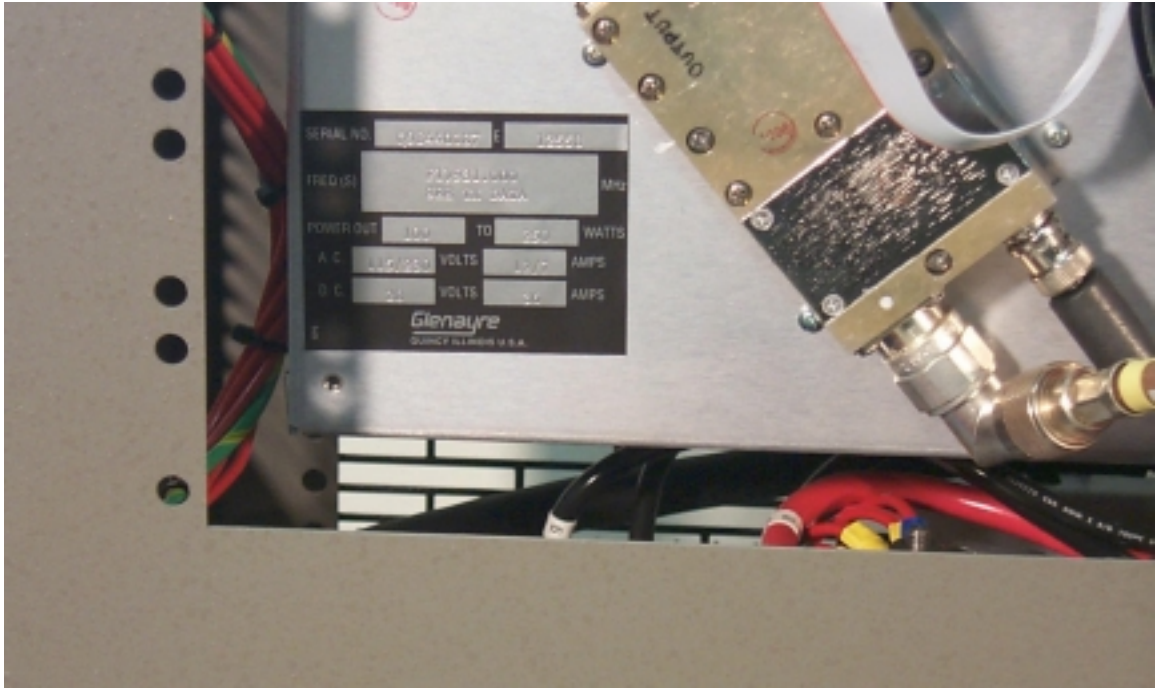

Front view of Transmitter, Model: GL-T8500-CN

Backside view of Transmitter, Model: GL-T8500-CN

Location of FCC ID: Backside view without cover, Transmitter Mode:GL-T8500-CN
Label

View of FCC-ID, Transmitter model:GL-T8500_CN

Leftside view of transmitter, Model:GL-T8500-CN

Right side view of transmitter, Model: GL-T8500-CN