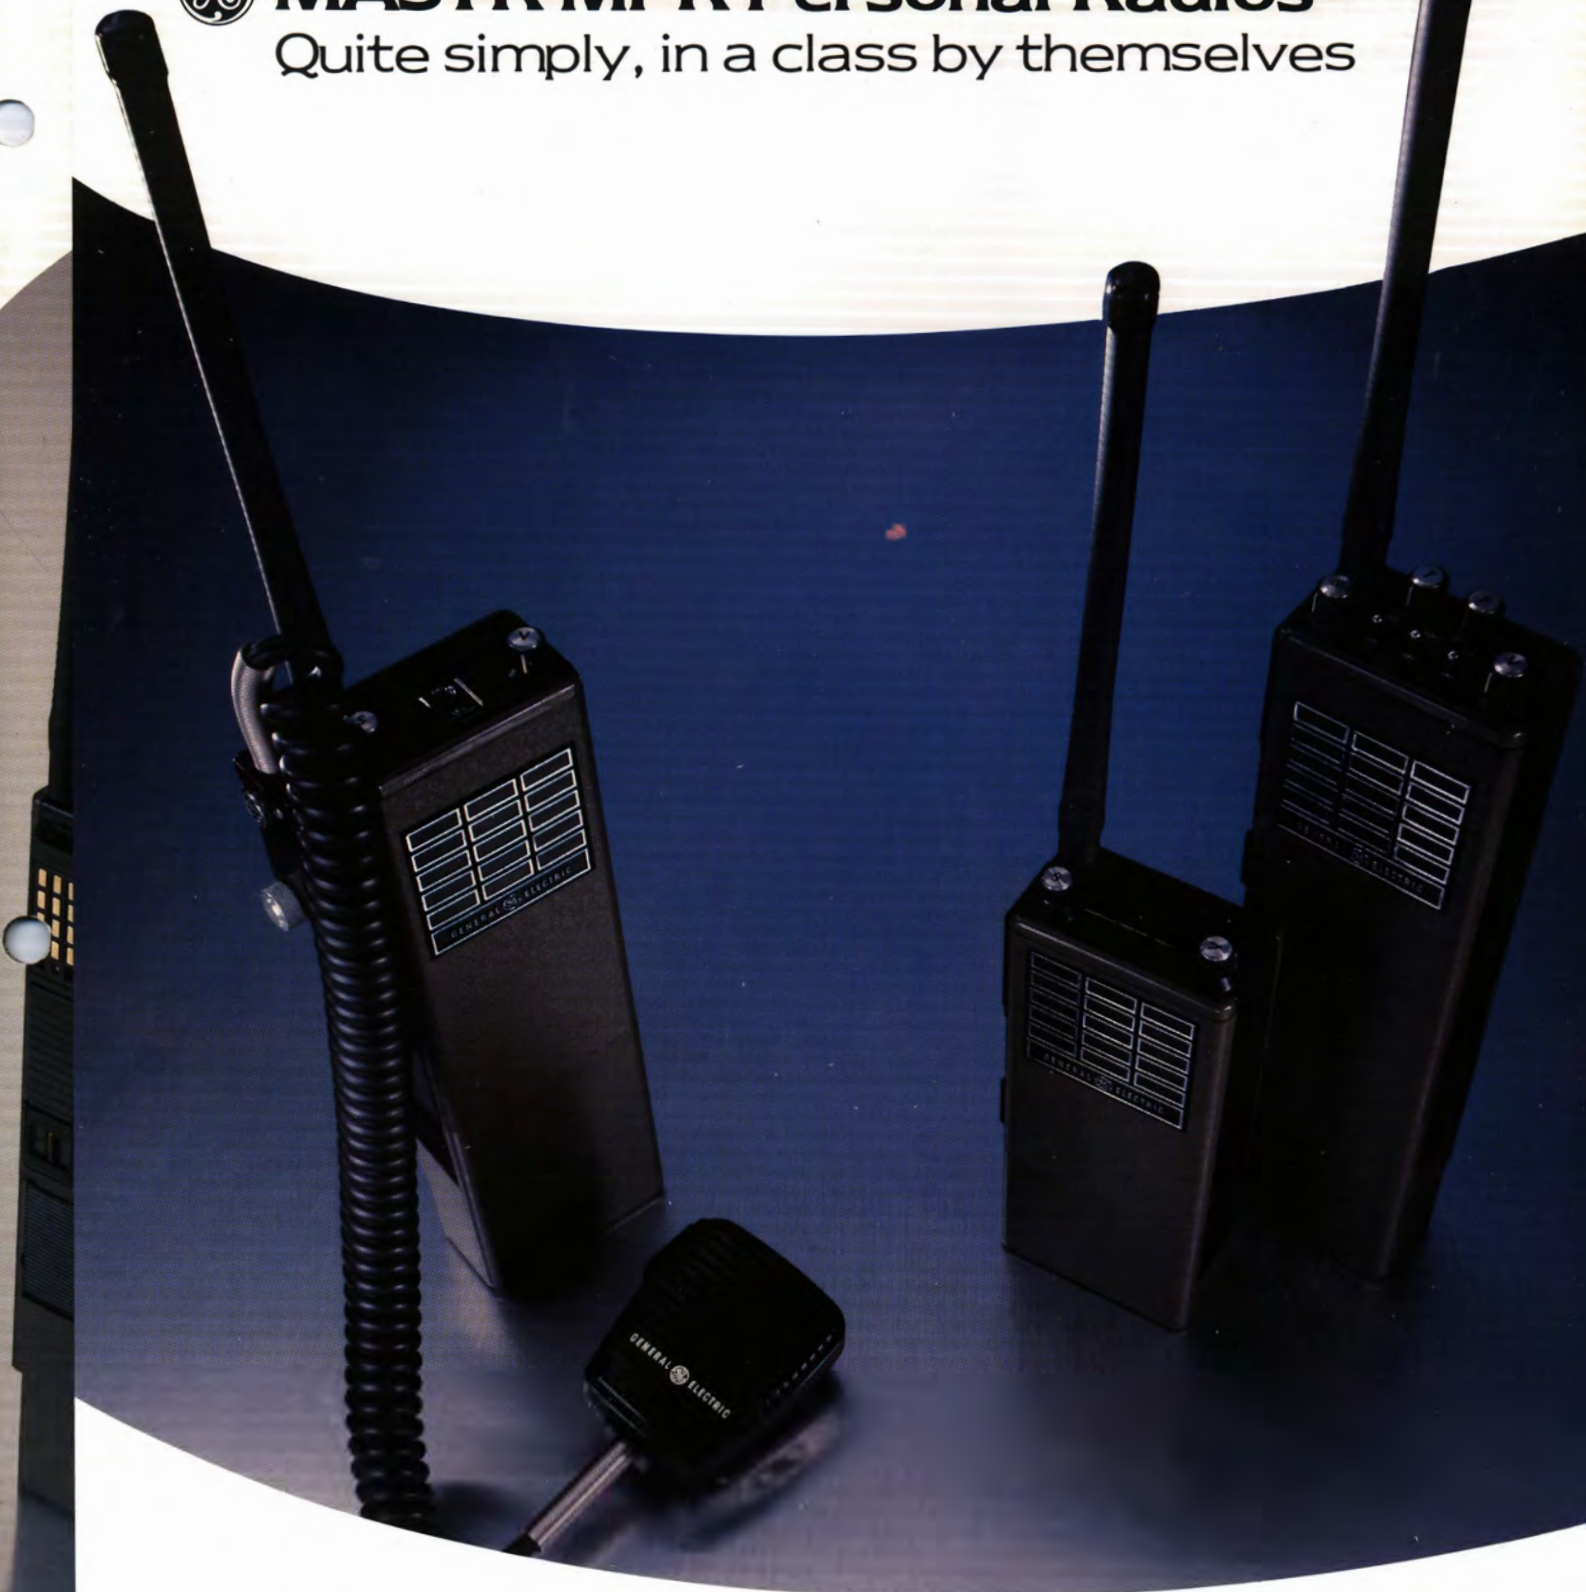

MASTR MPR Personal Radios

Quite simply, in a class by themselves

These are the personal radios everyone else will be trying to catch up with. No comparable radios begin to approach their sophistication, their advanced design or their performance capabilities. Technologically, the MPR Personals are the state-of-the-art personals. And will be for years to come.

Just some of the reasons: Totally new, custom-designed, thick-film hybrid integrated circuitry that floats inside a foam mounting for maximum shock pro-

tection. Vastly superior audio quality in an ultra-sophisticated receiver. Up to 10-channel frequency capability. A high-performance design with an absolute minimum of problem-causing wiring. Plus an extensive array of options for virtually any use you can think of.

The MRP Personal. It's so advanced, it's like a MASTR II mobile radio you hold in your hand.

Note: Some models are shown with optional equipment